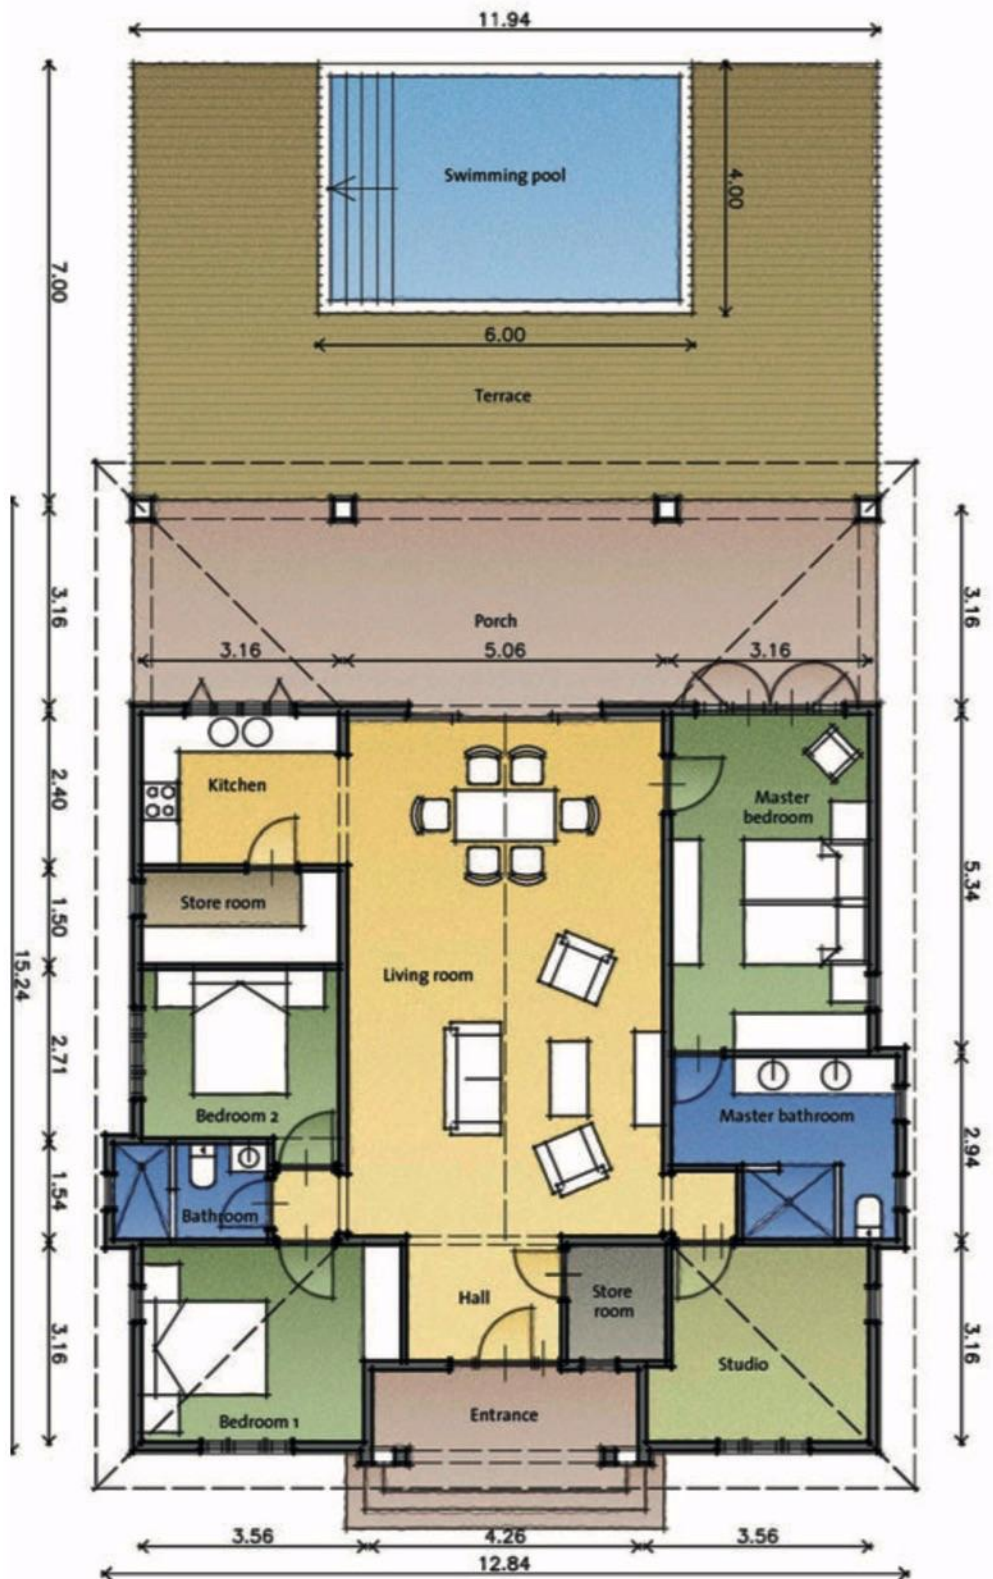

Specially designed for the Caribbean climate, open character, shutter windows, tropical home, with modern comforts, includes full kitchen, large porch and swimming pool.

model Albatross

- Entrance
- Spacious hall
- Spacious living room
- Open plan kitchen
- Large back porch
- 3 Bedrooms
- 2 Bathrooms
- Studio
- Store room
- Floor area: approx. 165 m²
- Swimming pool
- Tropical garden

MP
Real Estate
Services

model Birdie

- Entrance
- Spacious hall
- Spacious living room
- Open plan kitchen
- Large back porch
- 3 Bedrooms
- 2 Bathrooms
- Walk-in closet
- Spacious storage area
- Floor area:
approx. 205 m²
- Swimming pool
- Tropical garden

model Eagle

- Entrance
- Spacious hall
- Spacious living room
- Open plan kitchen
- Large back porch
- 3 Bedrooms
- Studio
- 2 Bathrooms
- Walk-in closet
- Pantry
- Store room
- Floor area: approx. 225 m²
- Swimming pool
- Tropical garden