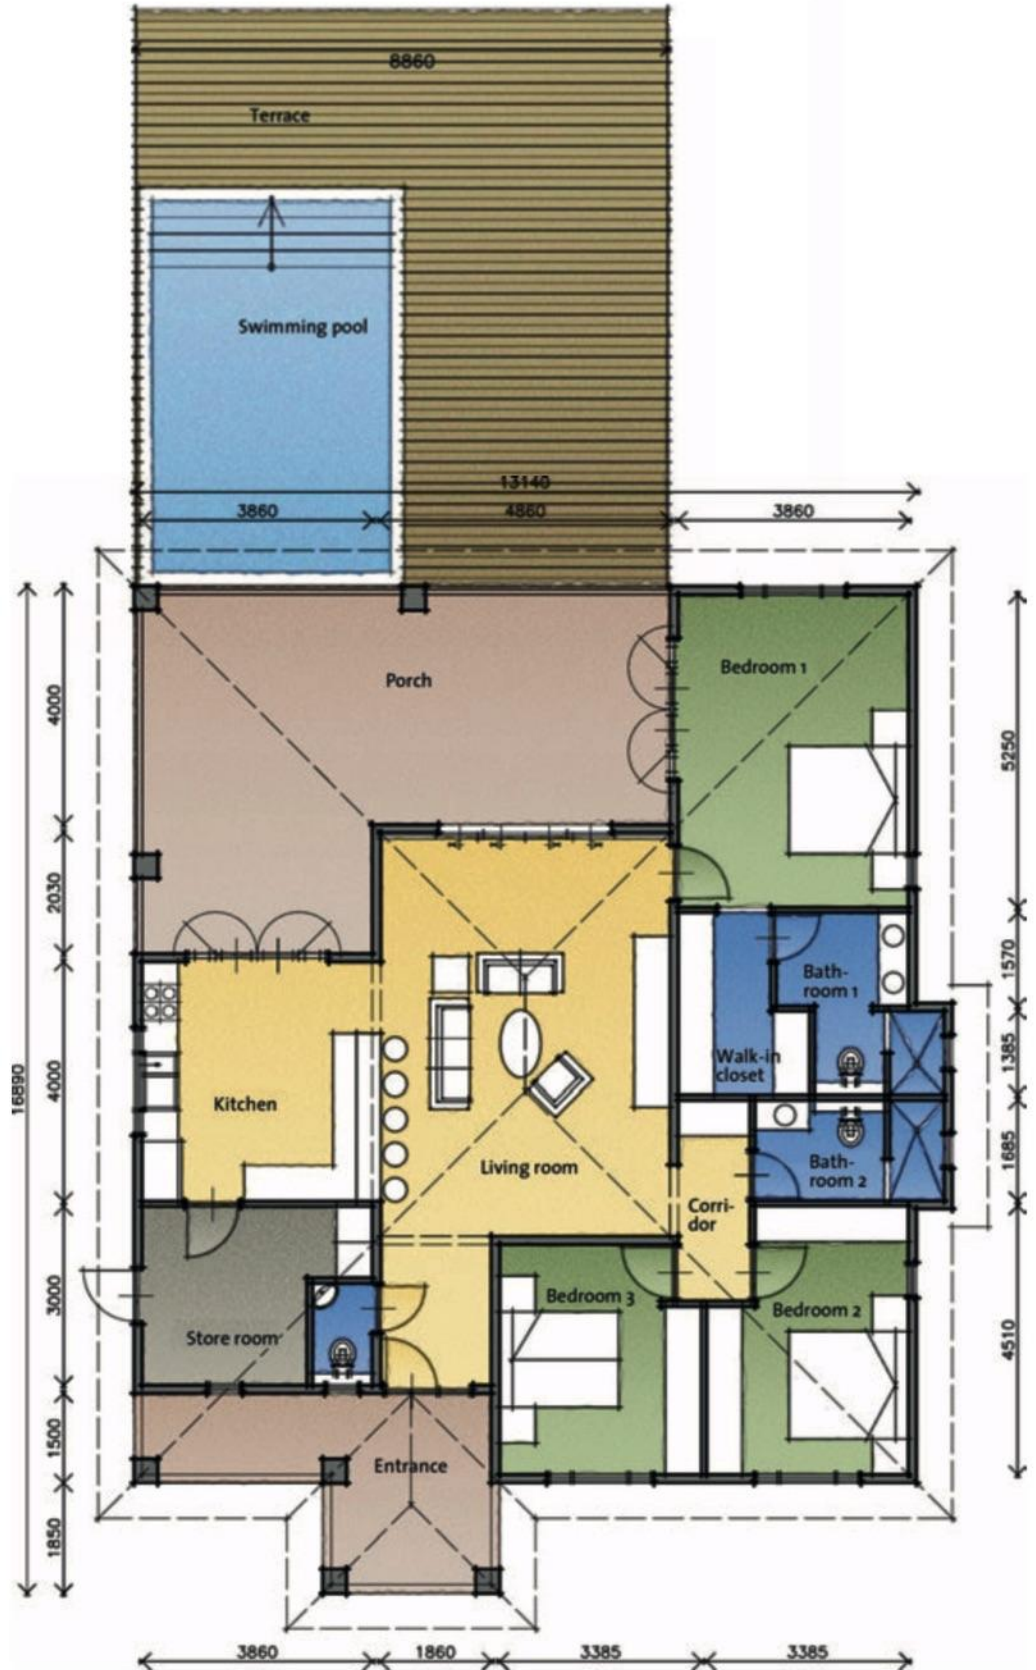

Specially designed for the Caribbean climate, open character, shutter windows, tropical home, with modern comforts, includes full kitchen, large porch and swimming pool.

model Albatross

- Entrance
- Spacious hall
- Spacious living room
- Open plan kitchen
- Large back porch
- 3 Bedrooms
- 2 Bathrooms
- Studio
- Store room
- Floor area: approx. 165 m²
- Swimming pool
- Tropical garden

MP
Real Estate
Services

model Birdie

- Entrance
- Spacious hall
- Spacious living room
- Open plan kitchen
- Large back porch
- 3 Bedrooms
- 2 Bathrooms
- Walk-in closet
- Spacious storage area
- Floor area:
approx. 205 m²
- Swimming pool
- Tropical garden

model Eagle

- Entrance
- Spacious hall
- Spacious living room
- Open plan kitchen
- Large back porch
- 3 Bedrooms
- Studio
- 2 Bathrooms
- Walk-in closet
- Pantry
- Store room
- Floor area: approx. 225 m²
- Swimming pool
- Tropical garden