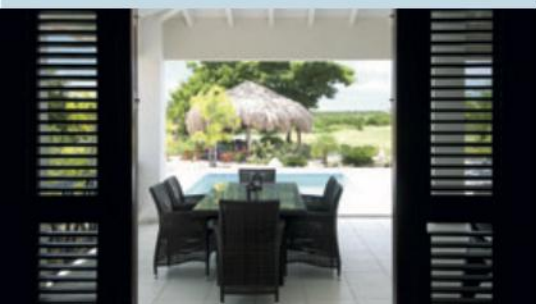

Specially designed for the Caribbean climate, open character, shutter windows, tropical home, with modern comforts, includes full kitchen, large porch and swimming pool.

model Albatross

- Entrance
- Spacious hall
- Spacious living room
- Open plan kitchen
- Large back porch
- 3 Bedrooms
- 2 Bathrooms
- Studio
- Store room
- Floor area: approx. 165 m²
- Swimming pool
- Tropical garden

MP
Real Estate
Services

model Birdie

- Entrance
- Spacious hall
- Spacious living room
- Open plan kitchen
- Large back porch
- 3 Bedrooms
- 2 Bathrooms
- Walk-in closet
- Spacious storage area
- Floor area:
approx. 205 m²
- Swimming pool
- Tropical garden

model Eagle

- Entrance
- Spacious hall
- Spacious living room
- Open plan kitchen
- Large back porch
- 3 Bedrooms
- Studio
- 2 Bathrooms
- Walk-in closet
- Pantry
- Store room
- Floor area: approx. 225 m²
- Swimming pool
- Tropical garden